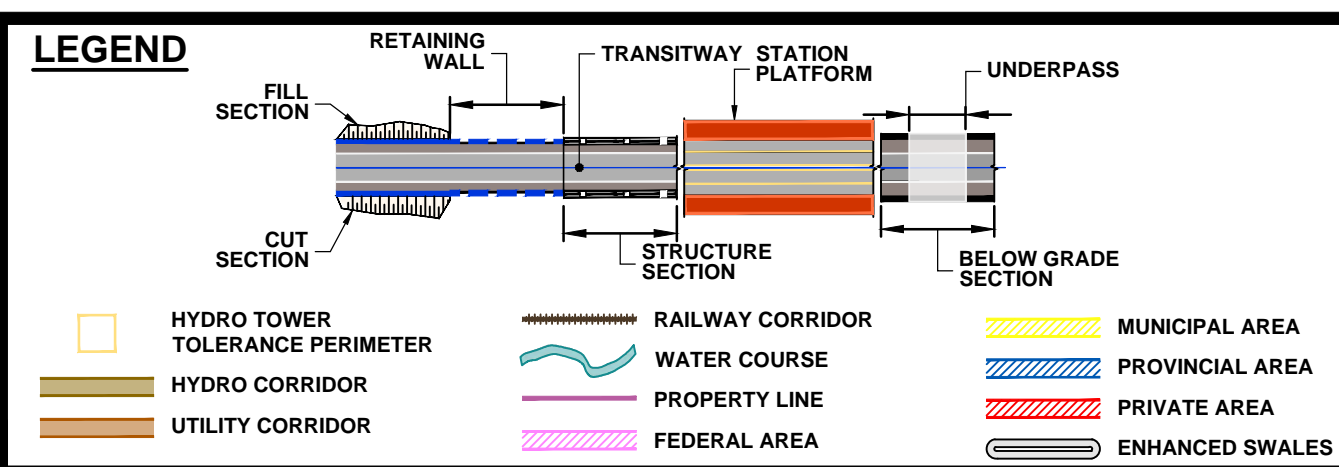

DRAWING NAME: J:\TOR\16234-ON-MTO 407 TRANSITWAY WC TO BRANTTIS General\03 - Drawings\8 - Property\Planes\407 TW4\Plate 56.dwg
CREATED: Jan 30, 2020 9:56am
MODIFIED:

407 TRANSITWAY
WEST OF BRANT STREET TO WEST OF HURONTARIO STREET
G.W.P. 16-20003, CA 2016-E-0038
PROPERTY PLAN
STA. 46+020 TO STA. 46+560

PLATE
56
DATE
11/20/2019