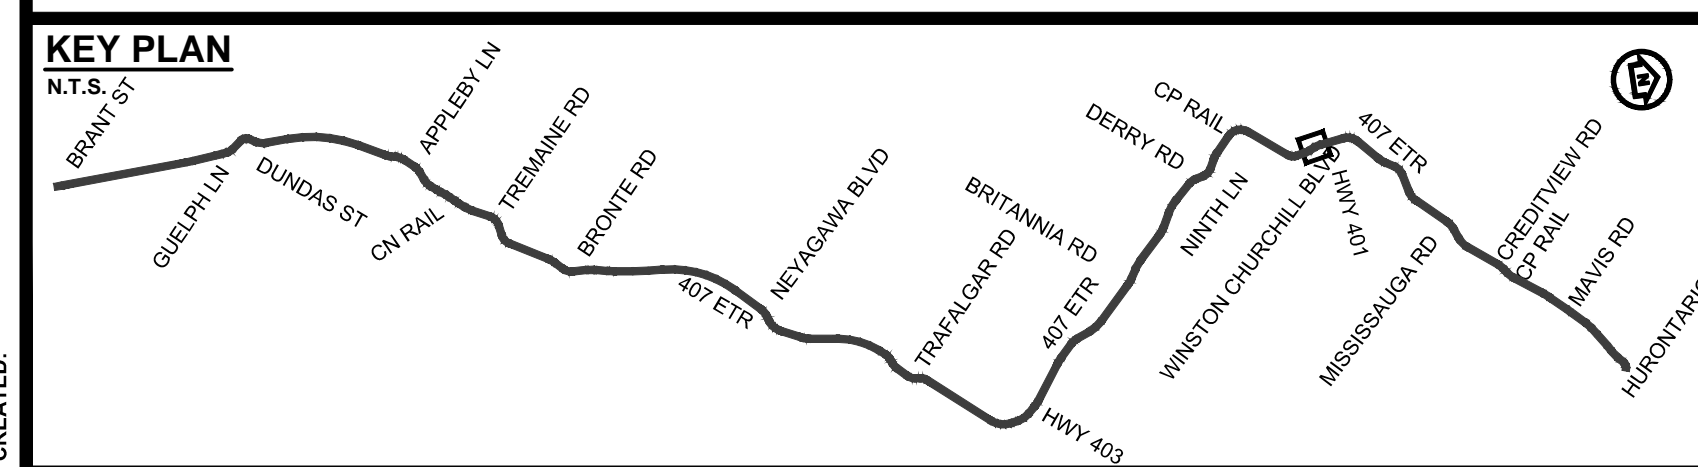

DRAWING NAME: J:\TOR\16234-ON-MTO 407 TRANSITWAY WC TO BRANTTIS General\03 - Drawings\8 - Property\Planes\407 TW4\Plate 56.dwg
CREATED: Jan 30, 2020 9:56am
MODIFIED:

407 TRANSITWAY
WEST OF BRANT STREET TO WEST OF HURONTARIO STREET
G.W.P. 16-20003, CA 2016-E-0038
PROPERTY PLAN
STA. 46+020 TO STA. 46+560

PLATE
56
DATE
11/20/2019